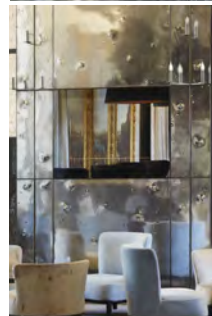

© PHOTOS
CREDITS
CHRISTOPHE
DUGIED ARCHITECT
JEAN-PHILIPPE
NUEL ATELIER
BERNARD PICTET