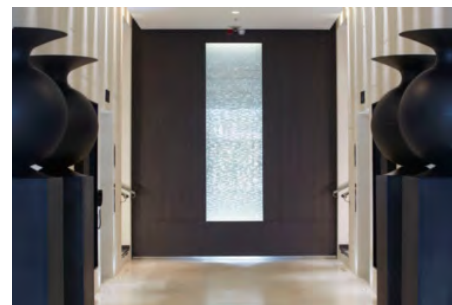

TECHNIQUES :

THE PANELS IN THE RECEPTION AND THE LOBBY USE A COMBINATION OF TECHNIQUES: A KINETIC "RASTER" IN FROSTED GLASS, CHISELLED MOTIFS ON THE FRONT, CHISELLED AND SILVERED MOTIFS ON THE BACK.

THE BAR FACADE IS CHISELLED THEN GILDED WITH GOLD LEAF.

THE TELEVISION UNIT IS IN THERMOFORMED GLASS WHICH HAS BEEN SILVERED AND OXIDISED.

DIMENSIONS

RECEPTION PANEL: 5,480 X 2,490 MM IN FOUR SECTIONS

LOBBY PANEL: 3,100 X 900 MM

BAR FACADE: 900 X 5,320 MM IN FIVE SECTIONS

TELEVISION UNIT: 4,980 X 2,100 MM IN 20 SECTIONS

Glass for interior design and architecture.

Centrally located in Paris, Atelier Bernard Pictet has been designing and producing original and luxurious works in glass for more than thirty years. The studio advises customers on all types of glass product for artworks, interior design and architecture, from feasibility studies to production and installation.

www.bernardpictet.com

www.bernardpictet.ru

ATELIER BERNARD PICTET
47 RUE OBERKAMPF 75011 PARIS
TELEPHONE : + 33 1 48 06 19 25
COURRIEL: ATELIERS@BERNARDPICTET.COM

CONTACT COMMERCIAL/PRESSE
RUSSIE LUDMILA LUNINA
TELEPHONE : + 79 09 959 36 37
COURRIEL: LUMINA22@GMAIL.COM

COMMUNICATION RELATIONS
PRESSE FLORENCE VALABREGUE
TELEPHONE : +33 6 61 10 39 66
F.VALABREGUE@LESMOTSPOURVOUSDIRE.COM

© PHOTOS
CREDITS
CHRISTOPHE
DUGIED ARCHITECT
JEAN-PHILIPPE
NUEL ATELIER
BERNARD PICTET