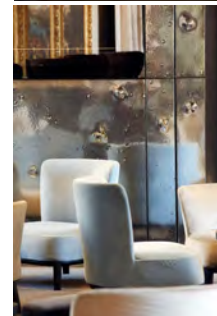

© PHOTOS
CREDITS
CHRISTOPHE
DUGIED ARCHITECT
JEAN-PHILIPPE
NUEL ATELIER
BERNARD PICTET