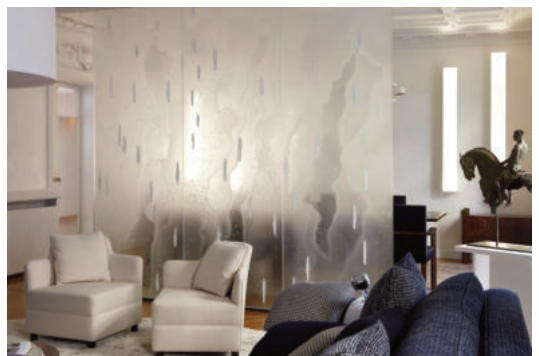

**Atelier Bernard Pictet has created a glass screen  
for a Parisian apartment  
with interior design by Brigitte Saby**

Interior designer Brigitte Saby set out to create a "visual event" that would define two distinct areas without altering the overall volume of this spacious reception room. So as to ensure a sense of continuity between the living and dining areas, Atelier Bernard Pictet produced an opalescent and transparent laminated glass screen that suggests cascading water, inset with gypsum supplied by Jallu Ebénistes.